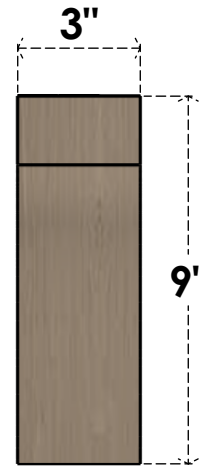

ITEM NUMBER: CORU03X06X09STORCPR

3"W X 6"D X 9"H SERIES 2 CLASSIC STOCKPORT ROUGH CEDAR TIMBERTHANE
FAUX WOOD CORBEL, PRIMED

SIDE PROFILE

FRONT PROFILE

ISOMETRIC

EKENA MILLWORK
2300 WEST MAIN ST.
CLARKSVILLE, TX 75426
TOLL FREE: 866-607-0453
WWW.EKENAMILLWORK.COM

NOTES

1. INSTALLATION TO BE COMPLETED IN ACCORDANCE WITH MANUFACTURER'S SPECIFICATIONS.
2. DRAWING MAY NOT BE TO SCALE
3. THIS DRAWING IS INTENDED FOR DESIGN AND PLANNING PURPOSES ONLY.
4. ALL INFORMATION CONTAINED HEREIN WAS CURRENT AT THE TIME OF DEVELOPMENT BUT MUST BE REVIEWED AND APPROVED BY THE PRODUCT MANUFACTURER TO BE CONSIDERED ACCURATE.
5. TIMBERTHANE ARCHITECTURAL PRODUCTS ARE MADE FROM HIGH DENSITY URETHANE AND COME FACTORY PRIMED