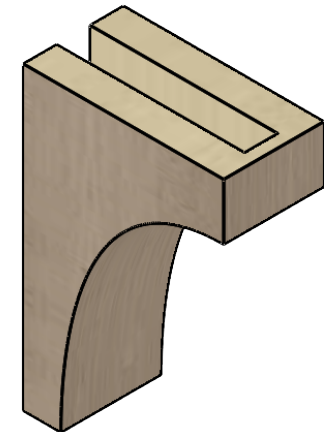

ITEM NUMBER: CORU03X06X09STORCPR

3"W X 6"D X 9"H SERIES 2 CLASSIC STOCKPORT ROUGH CEDAR TIMBERTHANE
FAUX WOOD CORBEL, PRIMED

SIDE PROFILE

FRONT PROFILE

ISOMETRIC

EKENA MILLWORK
2300 WEST MAIN ST.
CLARKSVILLE, TX 75426
TOLL FREE: 866-607-0453
WWW.EKENAMILLWORK.COM