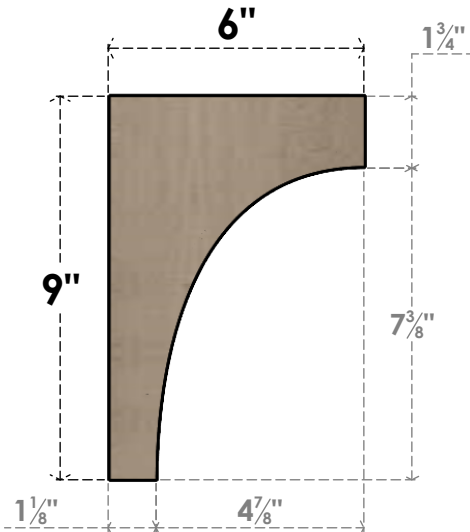

ITEM NUMBER: CORU03X06X09STORCPR

3"W X 6"D X 9"H SERIES 2 CLASSIC STOCKPORT ROUGH CEDAR TIMBERTHANE
FAUX WOOD CORBEL, PRIMED

SIDE PROFILE

FRONT PROFILE

ISOMETRIC

EKENA MILLWORK
2300 WEST MAIN ST.
CLARKSVILLE, TX 75426
TOLL FREE: 866-607-0453
WWW.EKENAMILLWORK.COM

NOTES

1. INSTALLATION TO BE COMPLETED IN ACCORDANCE WITH MANUFACTURER'S SPECIFICATIONS.
2. DRAWING MAY NOT BE TO SCALE
3. THIS DRAWING IS INTENDED FOR DESIGN AND PLANNING PURPOSES ONLY.
4. ALL INFORMATION CONTAINED HEREIN WAS CURRENT AT THE TIME OF DEVELOPMENT BUT MUST BE REVIEWED AND APPROVED BY THE PRODUCT MANUFACTURER TO BE CONSIDERED ACCURATE.
5. TIMBERTHANE ARCHITECTURAL PRODUCTS ARE MADE FROM HIGH DENSITY URETHANE AND COME FACTORY PRIMED